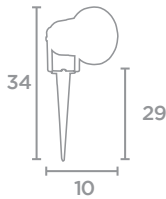

A 6223SS

A 6223SS

B 5001BK-LED

B 5001BK-LED

Item	Product Code	IP	Finish	Lamp	Max Watt	Dimmable	Lumens	Colour Temp	Dimensions (cm)		
									Height	Width	Projection
A	6223SS	IP65	Stainless Steel / Glass	LED	3W	x	200	6500K	9	8	10
B	5001BK-LED	IP44	Die Cast Aluminium / Glass	GU10	1 x 3W	x	270	3000K	29	10	-