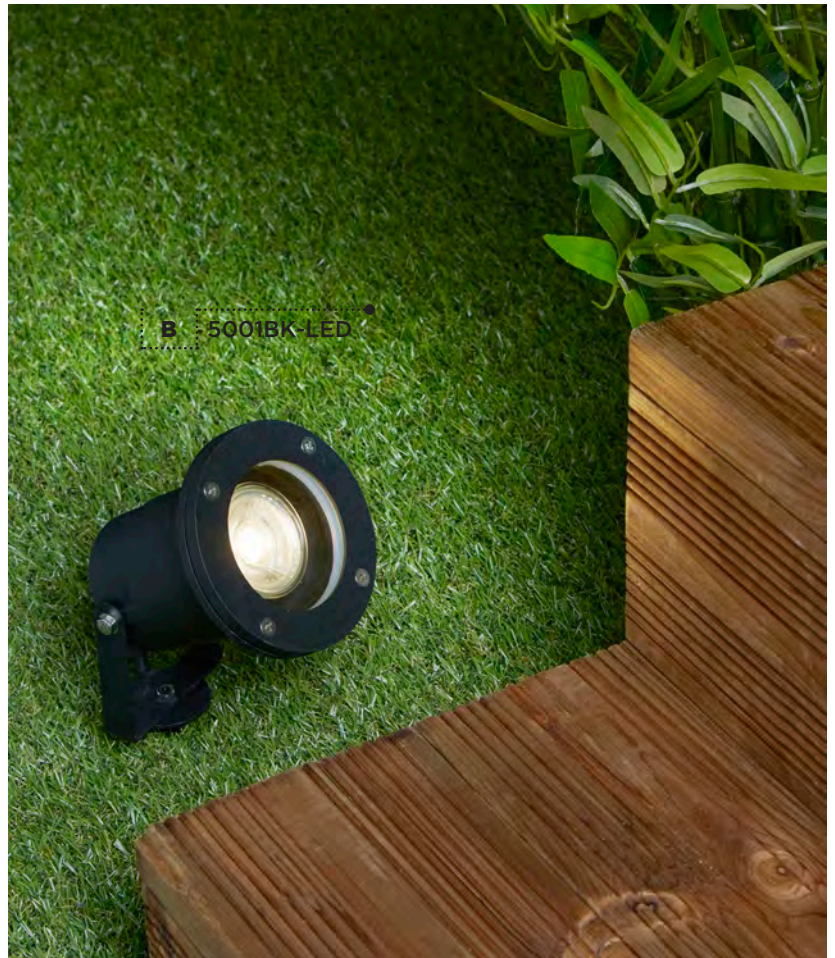

A 6223SS

A 6223SS

B 5001BK-LED

B 5001BK-LED

Item	Product Code	IP	Finish	Lamp	Max Watt	Dimmable	Lumens	Colour Temp	Dimensions (cm)		
									Height	Width	Projection
A	6223SS	IP65	Stainless Steel / Glass	LED	3W	x	200	6500K	9	8	10
B	5001BK-LED	IP44	Die Cast Aluminium / Glass	GU10	1 x 3W	x	270	3000K	29	10	-